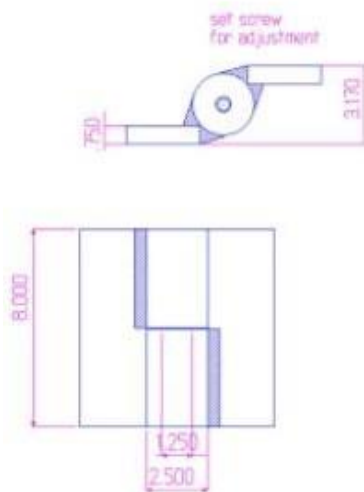

## 8" x 7 7/8" Heavy Duty Half Mortise Hinge

Model Number: 2125LH Half Mortise

Price: \$ 990

- Application: Half-mortise
- Type: Left-Handed
- Material Type: Carbon Steel
- Maximum Door Weight: 8,000 LBS
- Maximum Radial Load: 3,300 LBS
- Mount: Weld-On or Bolt-On
- Approximate Width: 7 7/8 "
- Height: 8"
- Weight: 23 lbs
- Service: Heavy Duty